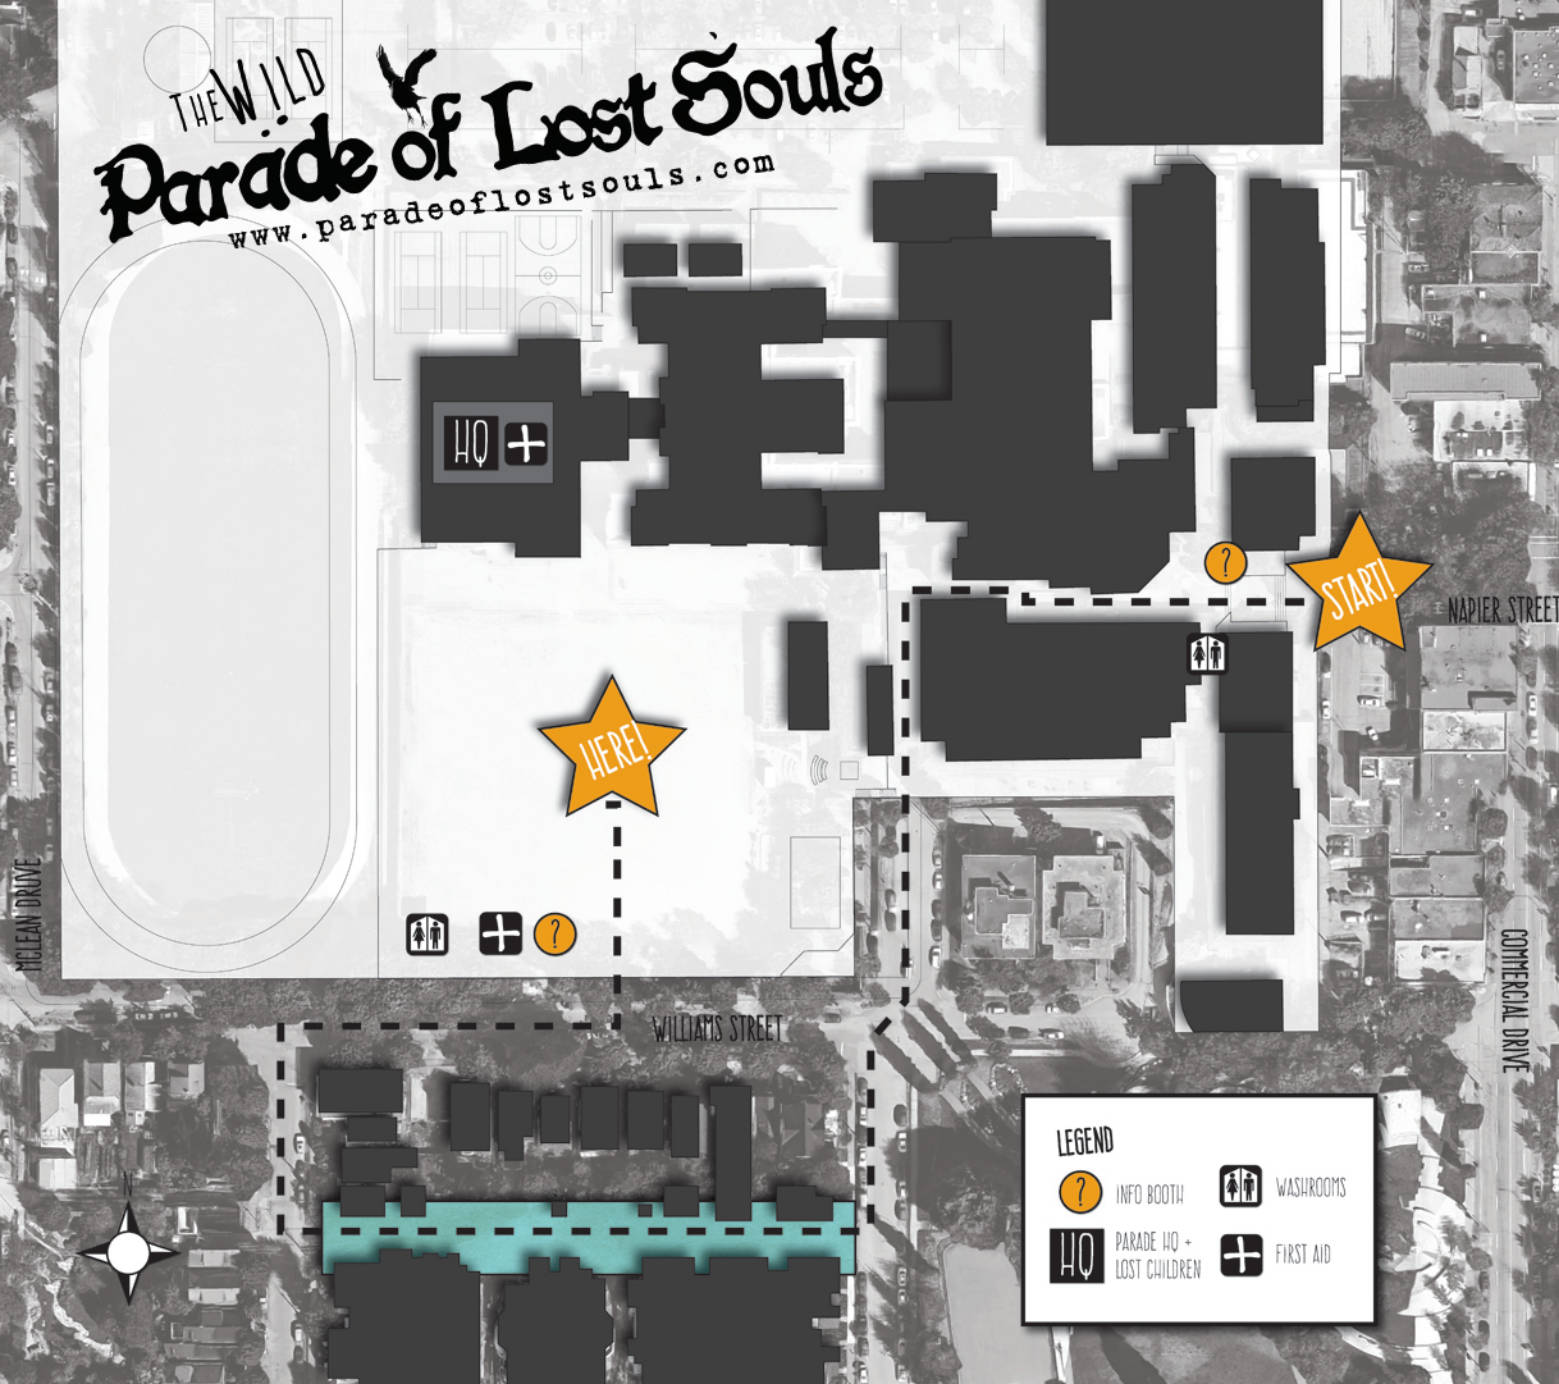

THE WILD Parade of Lost Souls

www.paradeoflostsouls.com

7 TO
10 PM

START AT:

NAPIER &
COMMERCIAL

FINISH AROUND:

THE CAMPFIRE
AT BRITANNIA

EAST
VAN